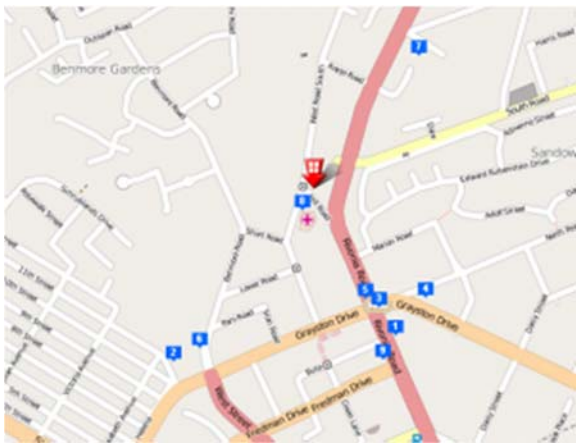

Accommodation

City Lodge

Address: Hill and Rivonia Roads, Morningside, Sandton, Johannesburg, Gauteng, South Africa +27 (0) 11 884 9500 clmside.resv@citylodge.co.za

Michelangelo Towers

Address: 8 Maude Street, Sandton Central, Johannesburg, Gauteng, South Africa +27 (0) 11 245 4000 towers@legacyhotels.com

Protea Hotel Balalaika Sandton

Address: 20 Maude Street, Sandown, Sandton, Johannesburg, Gauteng, South Africa +27 (0) 11 322 5000 reservations@balalaika.co.za

Holyday Inn Sandton

Address: 123 Rivonia Road, Sandton, Johannesburg, Gauteng, South Africa +27 (0) 11 282 0000