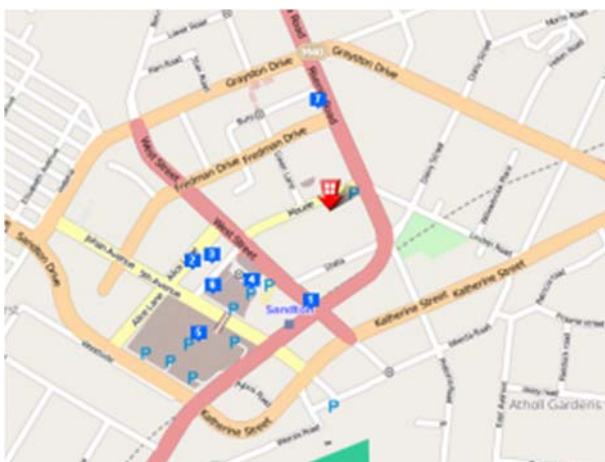

Accommodation

City Lodge

Address: Hill and Rivonia Roads, Morningside, Sandton, Johannesburg, Gauteng, South Africa +27 (0) 11 884 9500 clmside.resv@citylodge.co.za

Michelangelo Towers

Address: 8 Maude Street, Sandton Central, Johannesburg, Gauteng, South Africa +27 (0) 11 245 4000 towers@legacyhotels.com

Protea Hotel Balalaika Sandton

Address: 20 Maude Street, Sandown, Sandton, Johannesburg, Gauteng, South Africa +27 (0) 11 322 5000 reservations@balalaika.co.za

Holyday Inn Sandton

Address: 123 Rivonia Road, Sandton, Johannesburg, Gauteng, South Africa +27 (0) 11 282 0000